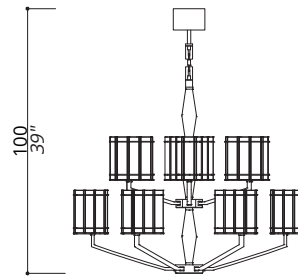

TOP GLASS COLLECTION Chandelier

611-GK-X

12 LIGHTS TYPE G9/E12
MAX 42W

Two layered chandelier; solid aluminium central structure.
Glass shades. 50 centimetres of chain included.

FINISH

Structure in L_56 (black matte finish);
ceiling box and details in F_15 (satin gold finish).

SHADE

X_FUMÈ GLASS STICKS

NOTES

Dimensions are expressed in centimetres, if not otherwise specified.
The total height of any chandelier includes body of chandelier plus ceiling box fixture; 50cm of chain/steel wire will be supplied free of charge.
All products may be customized subject to prior consulting with our technical department; please send your request to info@officina-luce.it.
Officina Luce (Registered brand of ISSARCH srl) reserves the right to change or delete, at any time and without prior warning, the technical specification of any model or the model itself, depending on technical and commercial requirements.