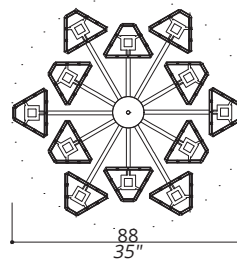

TOP GLASS COLLECTION Chandelier

611-GK-X

12 LIGHTS TYPE G9/E12
MAX 42W

Two layered chandelier; solid aluminium central structure.
Glass shades. 50 centimetres of chain included.

FINISH

Structure in L_56 (black matte finish);
ceiling box and details in F_15 (satin gold finish).

SHADE

X_FUMÈ GLASS STICKS

NOTES

Dimensions are expressed in centimetres, if not otherwise specified.
The total height of any chandelier includes body of chandelier plus ceiling box fixture; 50cm of chain/steel wire will be supplied free of charge.
All products may be customized subject to prior consulting with our technical department; please send your request to info@officina-luce.it.
Officina Luce (Registered brand of ISSARCH srl) reserves the right to change or delete, at any time and without prior warning, the technical specification of any model or the model itself, depending on technical and commercial requirements.